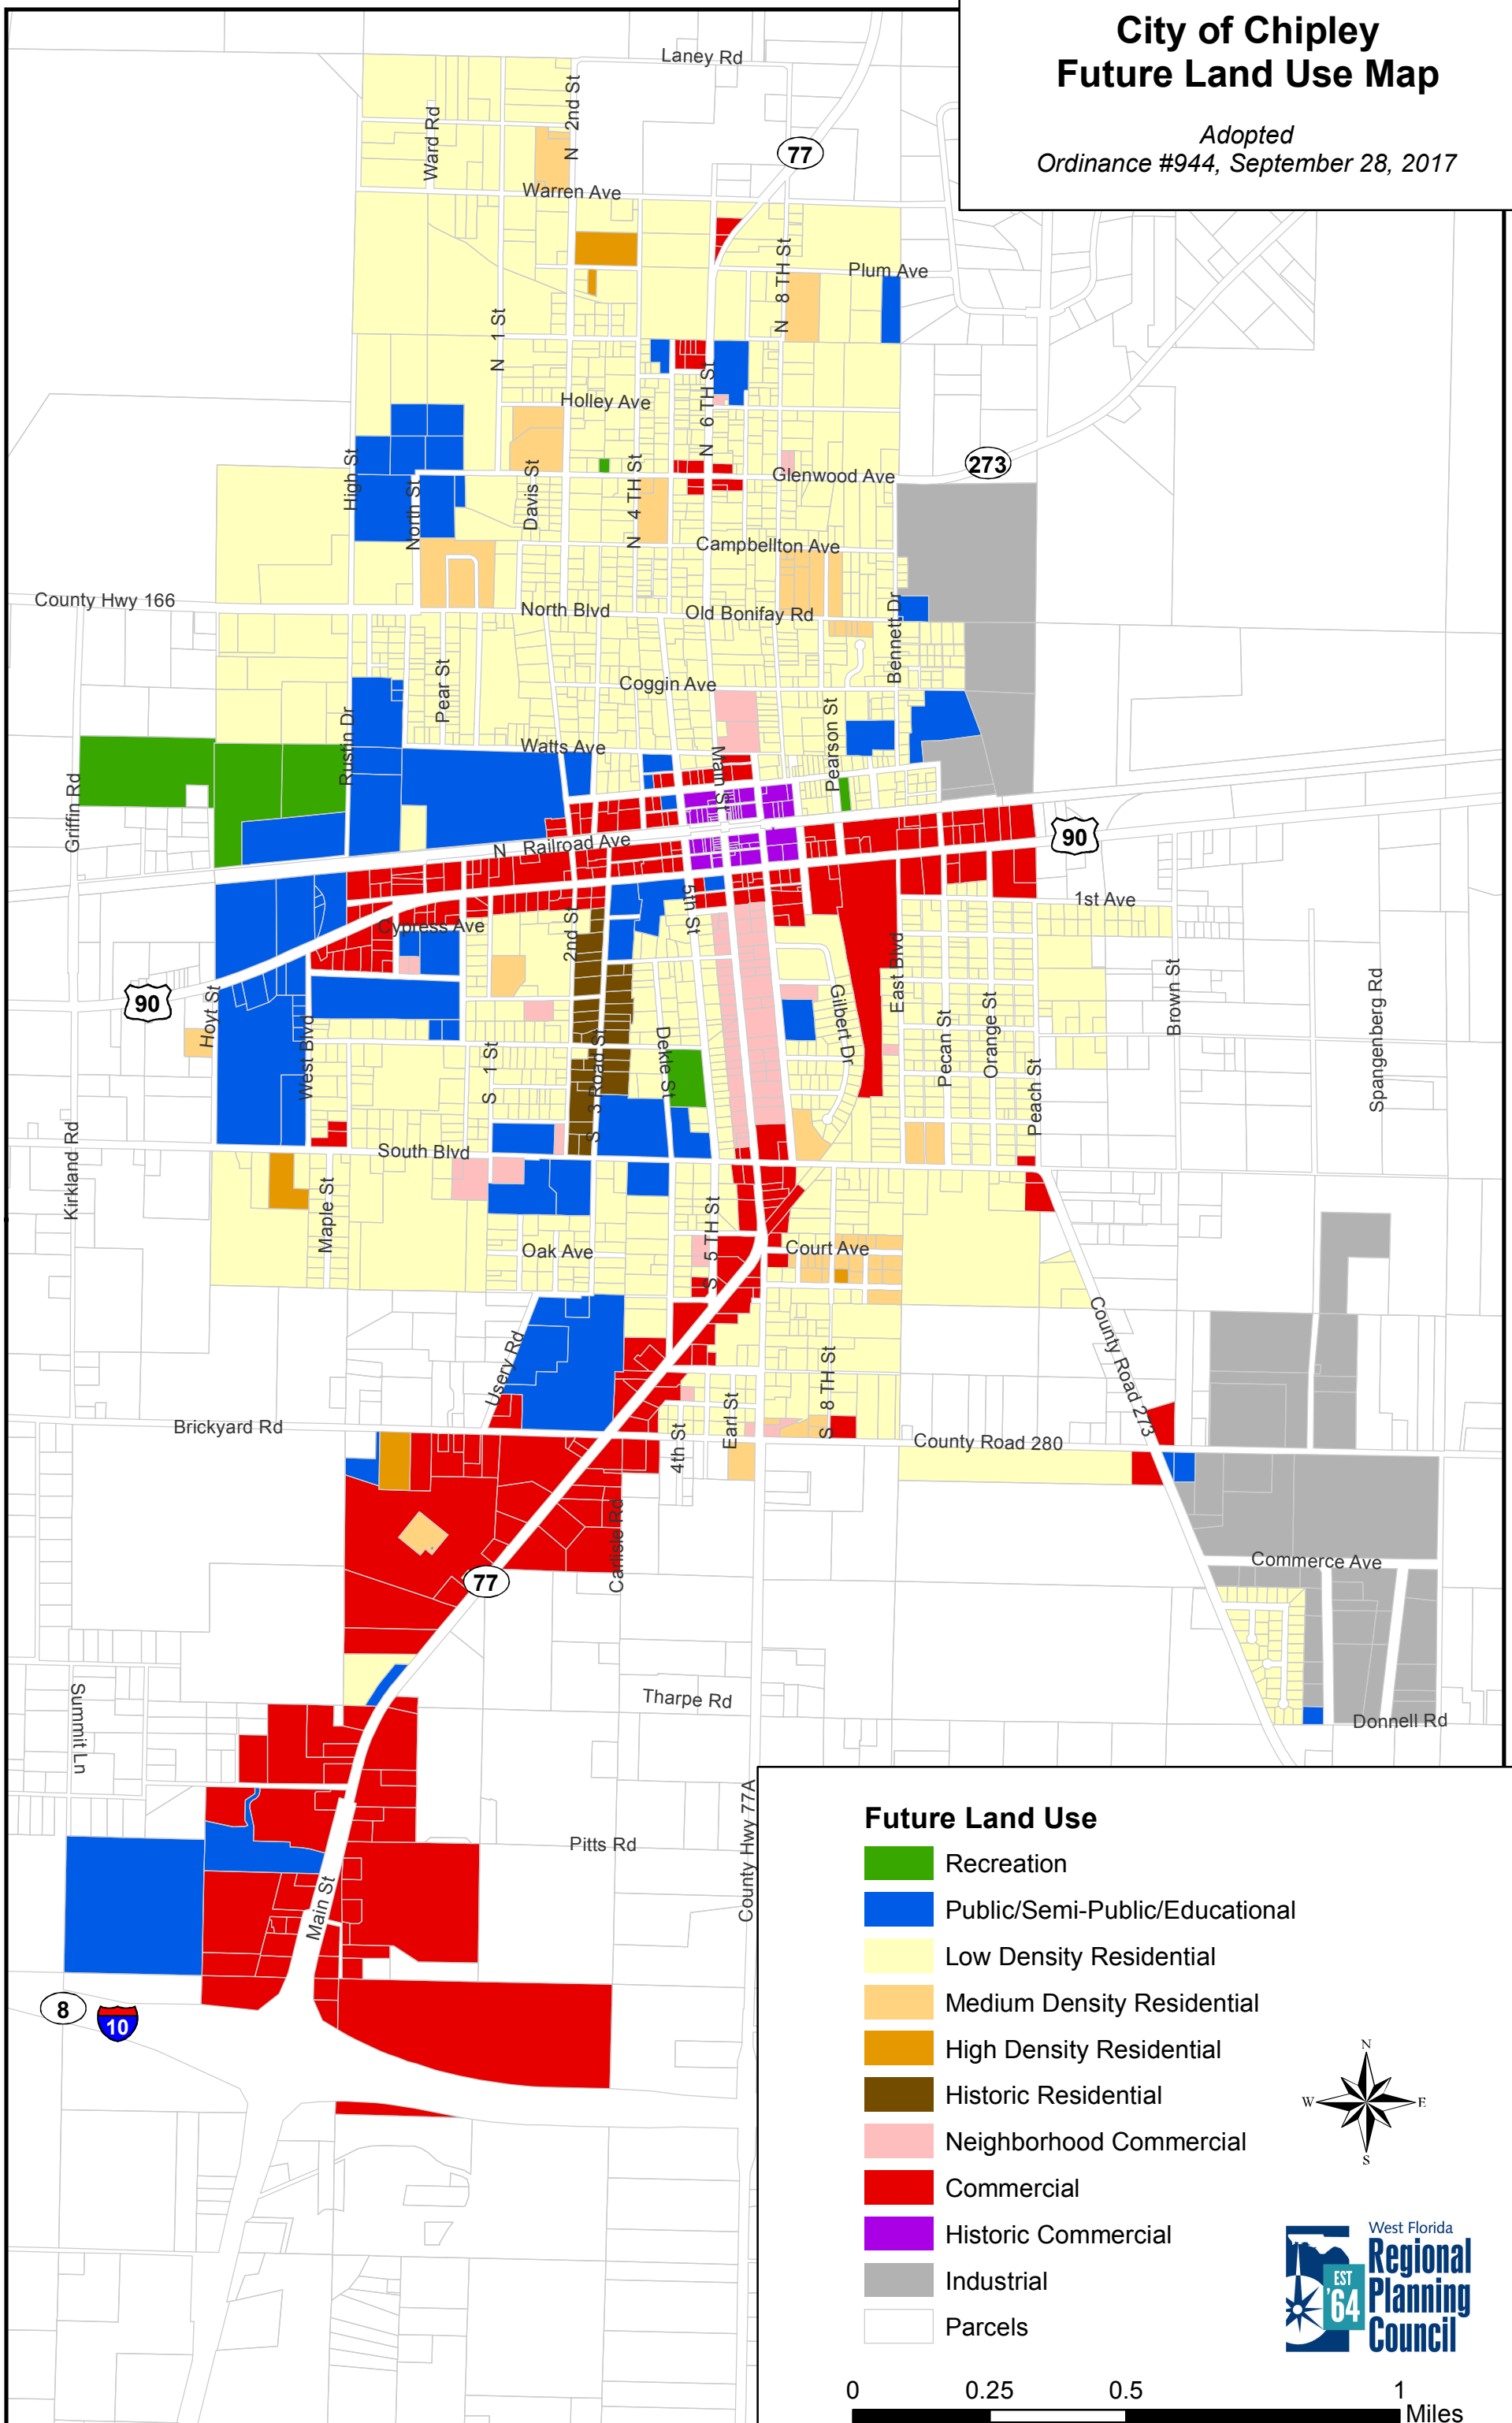

City of Chipley Future Land Use Map

Adopted
Ordinance #944, September 28, 2017

Future Land Use

- Recreation
- Public/Semi-Public/Educational
- Low Density Residential
- Medium Density Residential
- High Density Residential
- Historic Residential
- Neighborhood Commercial
- Commercial
- Historic Commercial
- Industrial
- Parcels